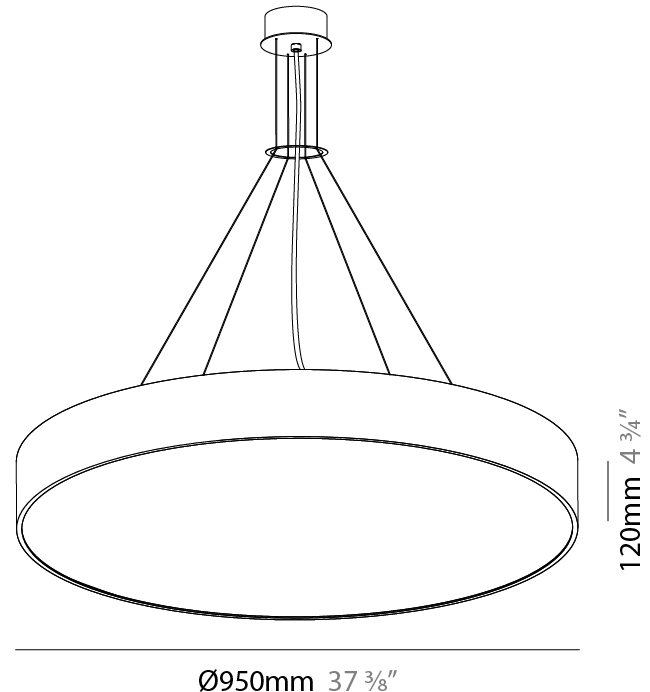

GENERAL

Series: Sign
Brand: Prolicht
Division: Architectural
Mounting Type: Suspension
Mounting Location: Ceiling
Subcategory: Pendant

PHYSICAL

Shape: Round
Diameter (mm): 950
Diameter (in): 37 ³/₈
Height (mm): 120
Height (in): 4 ³/₄
Max. Overall Height (mm): 2120
Max. Overall Height (in): 83 ⁷/₁₆
Light Distribution: Direct / Indirect
Weight (kg): 16.385
Weight (lbs): 36.12
Diffuser: PMMA - Opal or Micro-Prism
Fixture Finish: SSR / BKV / CWI / CRY / HAB / UFT / ITA / RUA / FTG / MYG / LOD / PUS / FRO / FUP / KIA / POP / BLS / SPG / MEY / GOH / GUM / CHC / COM / ABZ / JAG / OBR / MOS / ROR
Fixture Material: Extruded Aluminum / Steel
Cable Details: 2000mm or 6000mm Transparent Cable

ELECTRICAL

Lamp Type: LED (Zhaga Standard)
Input Wattage (W): 129.5/37.2
Total Output Wattage (W): 111/32
Dimming: Tri-Mode (Non-Dimming and Phase Dimming (120Vac only) and 0-10V Dimming)
Driver Included: Yes
Driver Location: Integrated
Driver Type: Constant Current - Universal
Driver Class: Class 1 and Class 2
Input Voltage (V): 120 - 277
Constant Current (MA): 500/700

LED

Color Temperature (°K): 2700 / 3000 / 3500 / 4000
Max. Delivered Lumen (lm): 17250 / 18404 / 18780
CRI: >80 CRI
Efficiency (%): 86
Lamp Life (hrs): 50000

OPTICAL

RATINGS AND CERTIFICATIONS

Certified By: Certified for North American Standards
IP rating: IP20