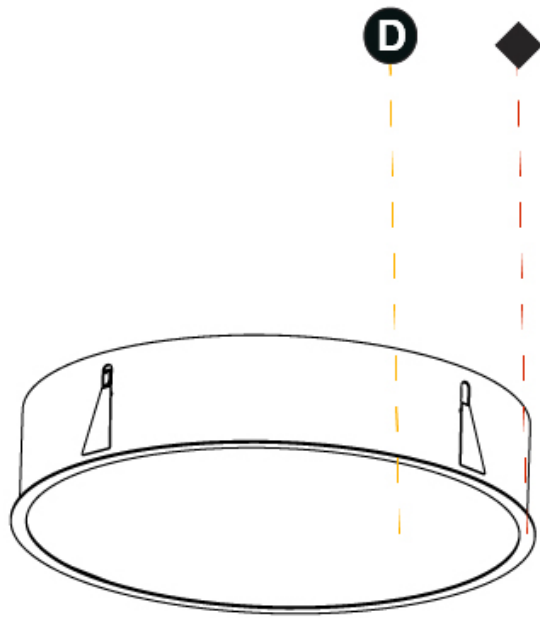

SIGN RECESSED

A37773-

PROJECT _____

TYPE _____

SPECIFIER _____

QUANTITY _____

DATE _____

A