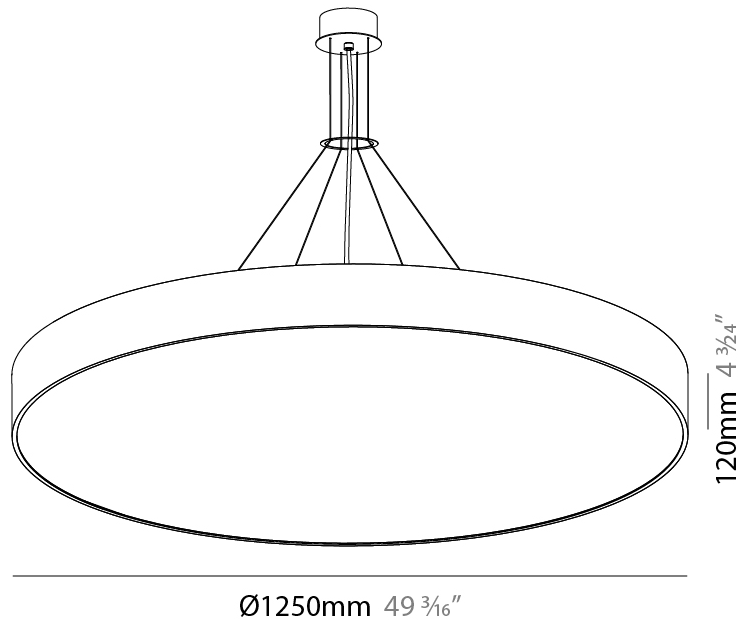

GENERAL

Series: Sign
Brand: Prolicht
Division: Architectural
Mounting Type: Suspension
Mounting Location: Ceiling
Subcategory: Pendant

PHYSICAL

Shape: Round
Diameter (mm): 1250
Diameter (in): 49 3/16
Height (mm): 120
Height (in): 4 3/4
Max. Overall Height (mm): 2120
Max. Overall Height (in): 83 7/16
Light Distribution: Direct / Indirect
Weight (kg): 27.386
Weight (lbs): 60.376
Diffuser: PMMA - Opal
Fixture Finish: SSR / BKV / CWI / CRY / HAB / UFT / ITA / RUA / FTG / MYG / LOD / PUS / FRO / FUP / KIA / POP / BLS / SPG / MEY / GOH / GUM / CHC / COM / ABZ / JAG / OBR / MOS / ROR
Fixture Material: Extruded Aluminum / Steel
Cable Details: 2000mm or 6000mm Transparent Cable

ELECTRICAL

Lamp Type: LED (Zhaga Standard)
Input Wattage (W): 213.5/55.8
Total Output Wattage (W): 183/48
Dimming: Tri-Mode (Non-Dimming and Phase Dimming (120Vac only) and 0-10V Dimming)
Driver Included: Yes
Driver Location: Integrated
Driver Type: Constant Current - Universal
Driver Class: Class 1 and Class 2
Input Voltage (V): 120 - 277
Constant Current (MA): 500/700

LED

Color Temperature (°K): 2700 / 3000 / 3500 / 4000
Max. Delivered Lumen (lm): 27290 / 29155 / 29750
CRI: >80 CRI
Efficiency (%): 0.86
Lamp Life (hrs): 50000

OPTICAL

RATINGS AND CERTIFICATIONS

Certified By: Certified for North American Standards
IP rating: IP20