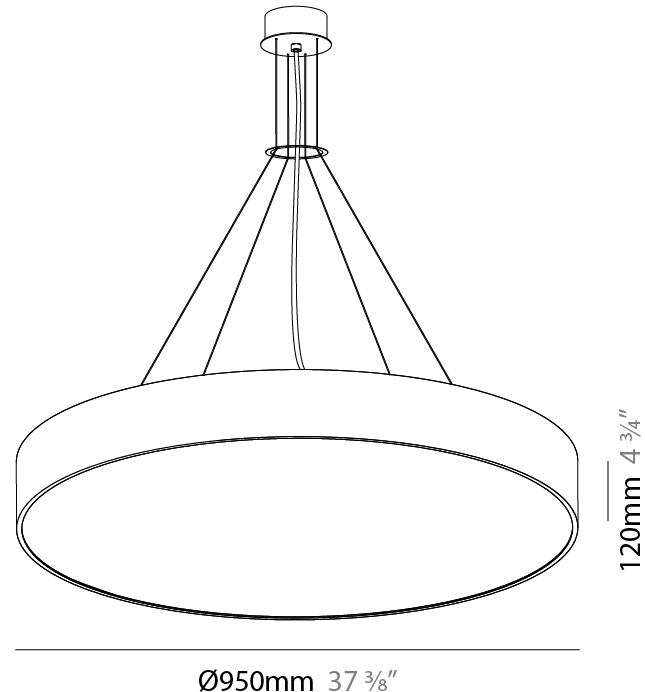

GENERAL

Series: Sign
Brand: Prolicht
Division: Architectural
Mounting Type: Suspension
Mounting Location: Ceiling
Subcategory: Pendant

PHYSICAL

Shape: Round
Diameter (mm): 950
Diameter (in): 37 ³/₈
Height (mm): 120
Height (in): 4 ³/₄
Max. Overall Height (mm): 2120
Max. Overall Height (in): 83 ⁷/₁₆
Light Distribution: Direct / Indirect
Weight (kg): 16.385
Weight (lbs): 36.12
Diffuser: PMMA - Opal or Micro-Prism
Fixture Finish: SSR / BKV / CWI / CRY / HAB / UFT / ITA / RUA / FTG / MYG / LOD / PUS / FRO / FUP / KIA / POP / BLS / SPG / MEY / GOH / GUM / CHC / COM / ABZ / JAG / OBR / MOS / ROR
Fixture Material: Extruded Aluminum / Steel
Cable Details: 2000mm or 6000mm Transparent Cable

ELECTRICAL

Lamp Type: LED (Zhaga Standard)
Input Wattage (W): 129.5/37.2
Total Output Wattage (W): 111/32
Dimming: Tri-Mode (Non-Dimming and Phase Dimming (120Vac only) and 0-10V Dimming)
Driver Included: Yes
Driver Location: Integrated
Driver Type: Constant Current - Universal
Driver Class: Class 1 and Class 2
Input Voltage (V): 120 - 277
Constant Current (MA): 500/700

LED

Color Temperature (°K): 2700 / 3000 / 3500 / 4000
Max. Delivered Lumen (lm): 17250 / 18404 / 18780
CRI: >80 CRI
Efficiency (%): 86
Lamp Life (hrs): 50000

OPTICAL

RATINGS AND CERTIFICATIONS

Certified By: Certified for North American Standards
IP rating: IP20

PROJECT
TYPE
SPECIFIER
QUANTITY
DATE