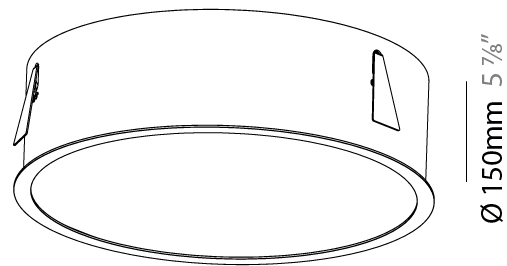

GENERAL

Series: Sign
Brand: Prolicht
Division: Architectural
Mounting Type: Recessed
Mounting Location: Ceiling
Subcategory: Ambient

PHYSICAL

Shape: Round
Diameter (mm): 492
Diameter (in): 19 3/8
Height (mm): 150
Height (in): 5 7/8
Ceiling Thickness (mm): 10 / 12.5 / 15 / 25
Ceiling Thickness (in): 3/8 or 1/2 or 9/16 or 1
Min. Recessing Depth (mm): 160
Min. Recessing Depth (in): 6 5/16
Light Distribution: Direct
Weight (kg): 4.983
Weight (lbs): 10.986
Diffuser: PMMA - Opal or Micro-Prism
Fixture Finish: SSR / BKV / CWI / CRY / HAB / UFT / ITA / RUA / FTG / MYG / LOD / PUS / FRO / FUP / KIA / POP / BLS / SPG / MEY / GOH / GUM / CHC / COM / ABZ / JAG / OBR / MOS / ROR
Fixture Material: Extruded Aluminum / Steel
Cut-out Measurements: 480mm / 18 7/8"

ELECTRICAL

Lamp Type: LED (Zhaga Standard)
Input Wattage (W): 35
Total Output Wattage (W): 30
Dimming: Tri-Mode (Non-Dimming and Phase Dimming (120Vac only) and 0-10V Dimming)
Driver Included: Yes
Driver Location: Integrated
Driver Type: Constant Current - Universal
Driver Class: Class 2
Input Voltage (V): 120 - 277
Constant Current (MA): 500

LED

Color Temperature (°K): 3000 / 4000
Max. Delivered Lumen (lm): 3090 / 3332 / 3400
CRI: >80 CRI
Efficiency (%): 0.72
Lamp Life (hrs): 50000

OPTICAL

RATINGS AND CERTIFICATIONS

Certified By: Certified for North American Standards
IP rating: IP20

Ø 492mm 19 3/8"

Ø 150mm 5 7/8"