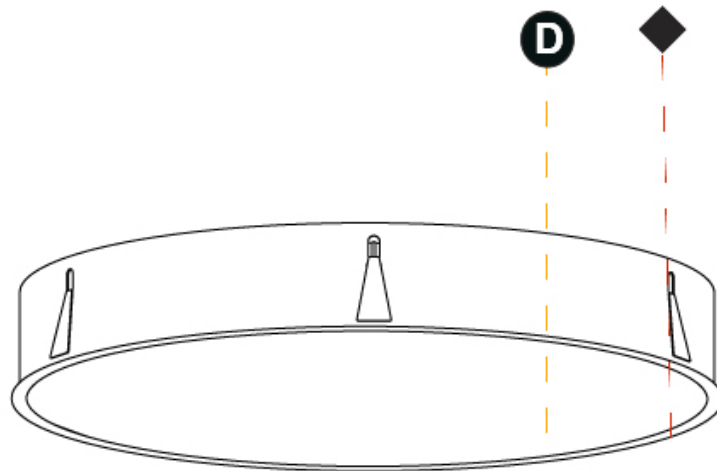

SIGN RECESSED

A37777-

PROJECT _____

TYPE _____

SPECIFIER _____

QUANTITY _____

DATE _____

A