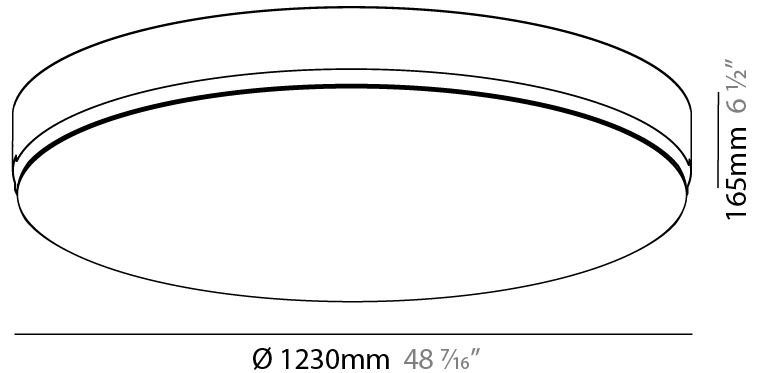

GENERAL

Series: Sign
Brand: Prolicht
Division: Architectural
Mounting Type: Trimless
Mounting Location: Ceiling
Subcategory: Ambient

PHYSICAL

Shape: Round
Diameter (mm): 1230
Diameter (in): 48 7/16
Height (mm): 165
Height (in): 6 1/2
Light Distribution: Direct
Weight (kg): 26.9
Weight (lbs): 59.304
Diffuser: PMMA - Opal
Fixture Material: Extruded Aluminum / Steel
Cut-out Measurements: 1255mm / 49 7/16"
Upon Request: Unique Sizes Unique Ceiling Thickness Unique Mounting Depth Spot Inserts

ELECTRICAL

Lamp Type: LED (Zhaga Standard)
Input Wattage (W): 213.5
Total Output Wattage (W): 183
Dimming: [Tri-Mode (Non-Dimming and Phase Dimming (120Vac only) and 0-10V Dimming)](#)
Driver Included: Yes
Driver Location: Integrated
Driver Type: Constant Current - Universal
Driver Class: Class 2
Input Voltage (V): 120 - 277
Constant Current (MA): 500

LED

[Color Temperature (°K): 2700 / 3000 / 3500 / 4000](#)
Max. Delivered Lumen (lm): 18650 / 20070 / 20480
CRI: >80 CRI
Efficiency (%): 65% (5mm Perspex)|80%
Lamp Life (hrs): 50000
Upon Request: RGB-W Tunable White Special Color Temperature CRI90

OPTICAL

RATINGS AND CERTIFICATIONS

Certified By: Certified for North American Standards
IP rating: IP20