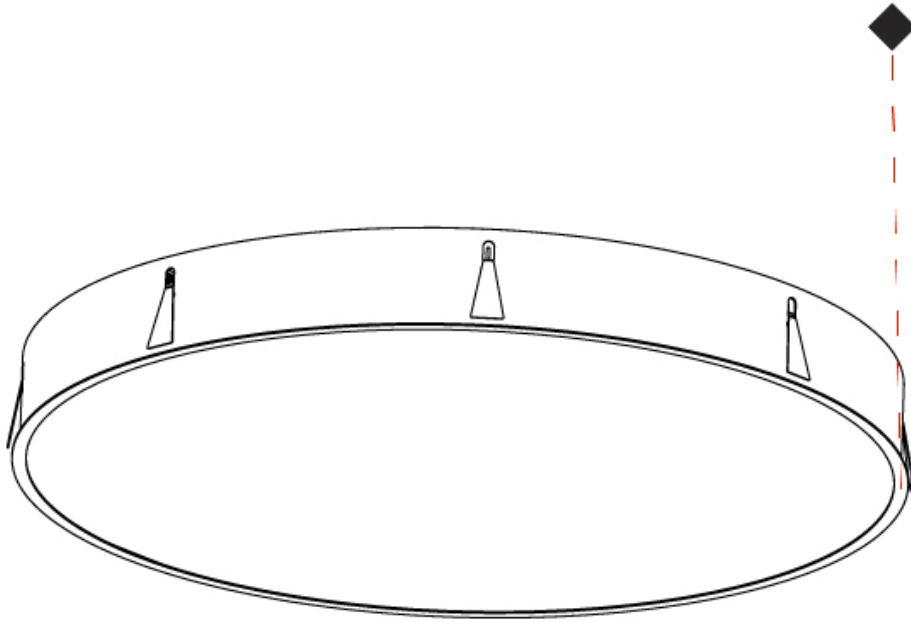

Ø 1270mm 50"

1258mm
49 1/2"

160mm
6 3/16"

10 - 25mm
3/8" - 1"

SIGN RECESSED

A37781-

| | |
|-----------|-------|
| PROJECT | _____ |
| TYPE | _____ |
| SPECIFIER | _____ |
| QUANTITY | _____ |
| DATE | _____ |