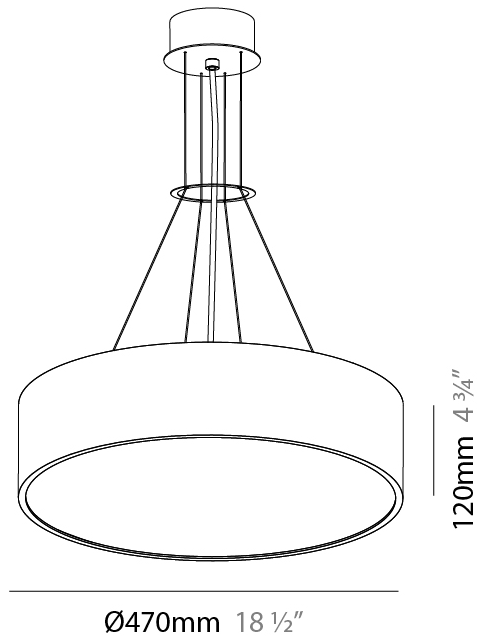

GENERAL

Series: Sign
Brand: Prolicht
Division: Architectural
Mounting Type: Suspension
Mounting Location: Ceiling
Subcategory: Pendant

PHYSICAL

Shape: Round
Diameter (mm): 470
Diameter (in): 18 1/2
Height (mm): 120
Depth (mm): 120
Height (in): 4 3/4
Depth (in): 4 3/4
Max. Overall Height (mm): 2120
Max. Overall Height (in): 83 7/16
Light Distribution: Direct / Indirect
Weight (kg): 5.456
Weight (lbs): 12.03
Diffuser: PMMA - Opal or Micro-Prism
Fixture Finish: SSR / BKV / CWI / CRY / HAB / UFT / ITA / RUA / FTG / MYG / LOD / PUS / FRO / FUP / KIA / POP / BLS / SPG / MEY / GOH / GUM / CHC / COM / ABZ / JAG / OBR / MOS / ROR
Fixture Material: Extruded Aluminum / Steel
Cable Details: 2000mm or 6000mm Transparent Cable

ELECTRICAL

Lamp Type: LED (Zhaga Standard)
Input Wattage (W): 35/18.6
Total Output Wattage (W): 30/16
Dimming: Tri-Mode (Non-Dimming and Phase Dimming (120Vac only) and 0-10V Dimming)
Driver Included: Yes
Driver Location: Integrated
Driver Type: Constant Current - Universal
Driver Class: Class 1 and Class 2
Input Voltage (V): 120 - 277
Constant Current (MA): 500/700

LED

Color Temperature (°K): 2700 / 3000 / 3500 / 4000
Max. Delivered Lumen (lm): 3680 / 3959 / 4040
CRI: >80 CRI
Efficiency (%): 0.67
Lamp Life (hrs): 50000

OPTICAL

RATINGS AND CERTIFICATIONS

Certified By: Certified for North American Standards
IP rating: IP20